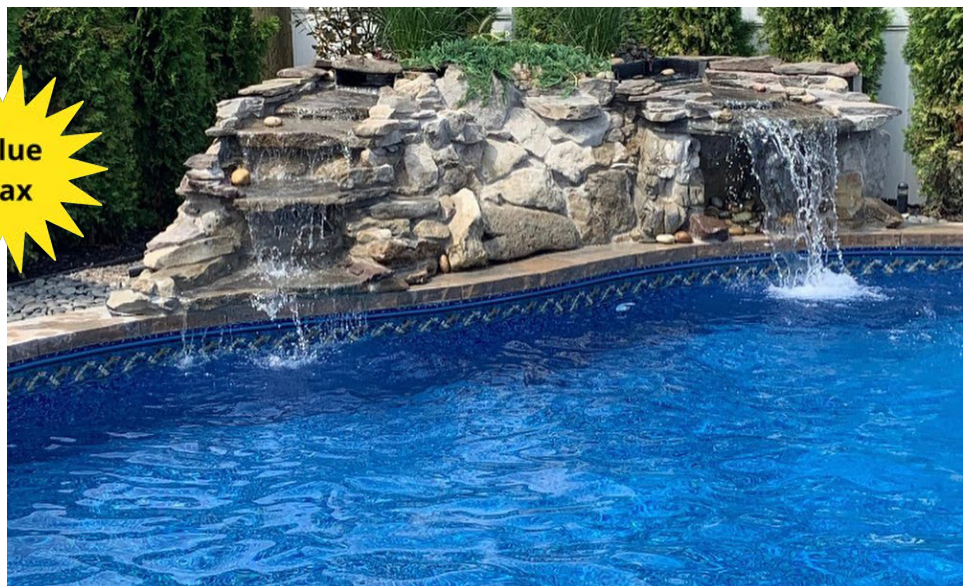

Key Largo Tile/Blue Lagoon Floor
Available in: 27 mil Wall/20 mil Floor
Water Color: Medium Blue
*Tex-Step Textured Vinyl steps and benches
Value-Max Liner
All Over Floor Available