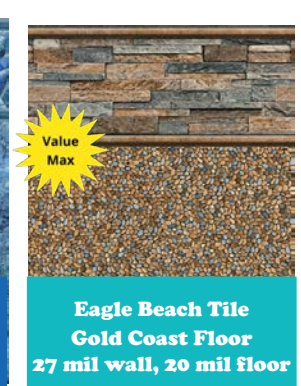

2024 Collection

2024 Liner Pattern Collection

Color and tile aspects may differ from images shown. Please see your Merlin Dealer for actual vinyl samples.

Every Merlin pattern is available to order in an All Over Floor with no tile at no additional cost!

All patterns are also available in our Tex-Step textured material. This is now standard for steps, benches, sun-decks and swimouts unless otherwise requested.*