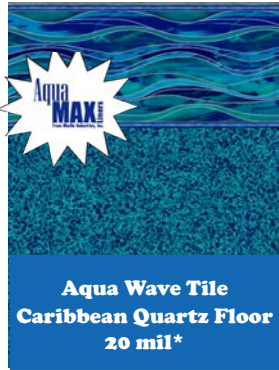

2024 Collection

2024 Liner Pattern Collection

Color and tile aspects may differ from images shown. Please see your Merlin Dealer for actual vinyl samples.

Every Merlin pattern is available to order in an All Over Floor with no tile at no additional cost!

All patterns are also available in our Tex-Step textured material. This is now standard for steps, benches, sun-decks and swimouts unless otherwise requested.*