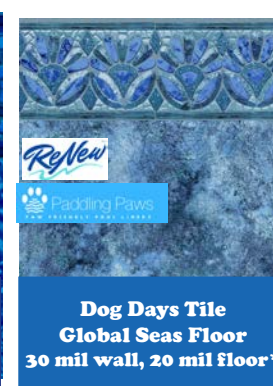

2024 Collection

2024 Liner Pattern Collection

Color and tile aspects may differ from images shown. Please see your Merlin Dealer for actual vinyl samples.

Every Merlin pattern is available to order in an All Over Floor with no tile at no additional cost!

All patterns are also available in our Tex-Step textured material. This is now standard for steps, benches, sun-decks and swimouts unless otherwise requested.*