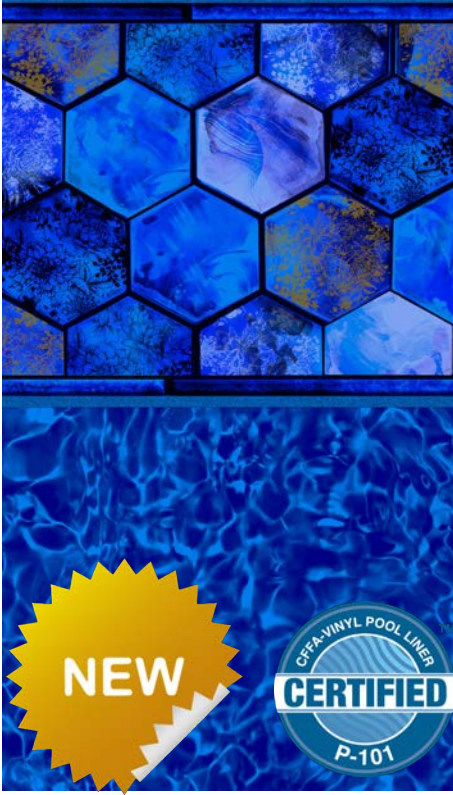

Milos Tile/Blue Pointe Floor

Available in: 20 mil Wall/20 mil Floor

Water Color: Deep Blue

*Tex-Step Textured Vinyl steps and benches

*Aqua-Intense Upcharge Applies, Luster in tile only

All Over Floor available, NOT Aqua-Intense