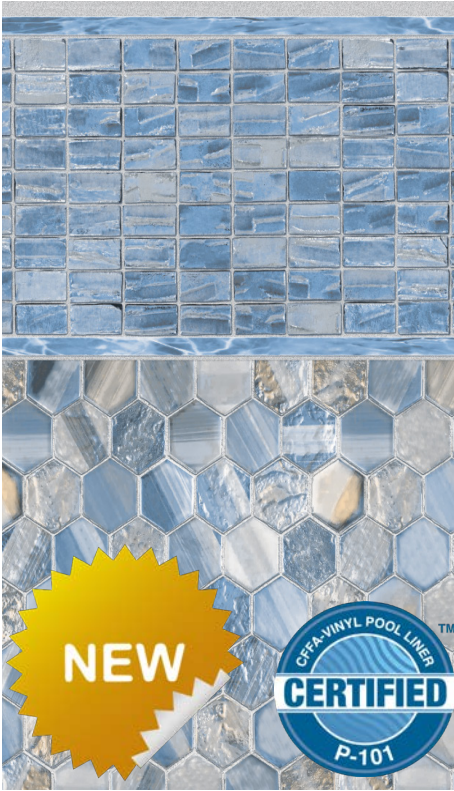

2024 Collection

Serene Tile/Honey Pearl Floor

Available in: 20 mil Wall/20 mil Floor

Water Color: Light Blue

*Tex-Step Textured Vinyl steps and benches

All Over Floor Available