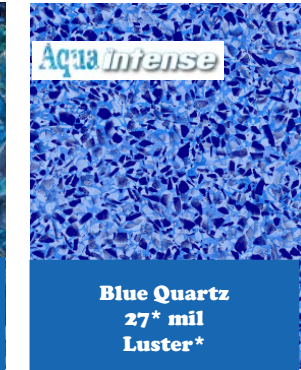

2024 Collection

2024 Liner Pattern Collection

Color and tile aspects may differ from images shown. Please see your Merlin Dealer for actual vinyl samples.

Every Merlin pattern is available to order in an All Over Floor with no tile at no additional cost!

All patterns are also available in our Tex-Step textured material. This is now standard for steps, benches, sun-decks and swimouts unless otherwise requested.*