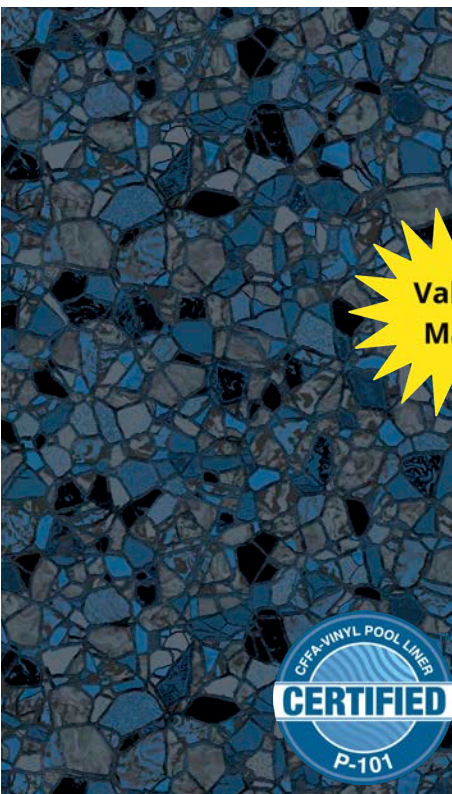

Water Color: Medium Blue

*Tex-Step Textured Vinyl steps and benches

*Aqua-Intense Upcharge Applies

*Luster

Holden Beach All Over Pattern

Available in: 27 mil Wall/20 mil Floor

Water Color: Deep Blue

*Tex-Step Textured Vinyl steps and benches