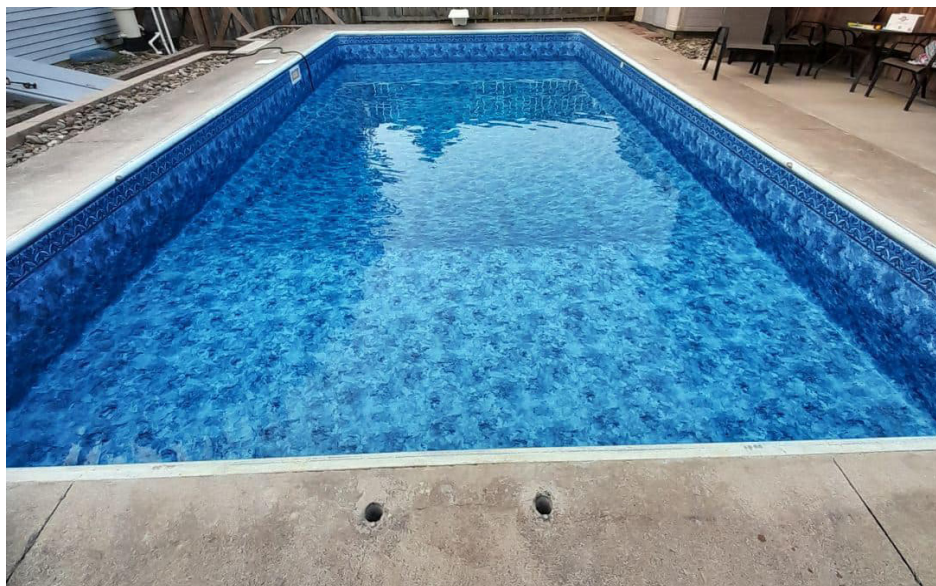

Paddling Paws

Paw Resistant Pool Liners
made with ReNew
Technology

Paddling Paws
PAW FRIENDLY POOL LINERS

- Pool films made with ReNew Technology are certified to contain 51% recycled content by SCS Global Services, an international leader in third-party certification, validation, and verification for environmental, sustainability, and quality performance claims.
- Paddling Paws material is 34% more puncture resistant than traditional vinyl.
- The wall & step material are designed with your dog in mind.
- Paddling Paws material is made with a double topcoat
- Ask about our ReNew Champions program as a way to give old liners ReNewed life as a non-pool waterproofing product. Available in NJ ONLY.

Dog Days Tile/Global Seas Floor