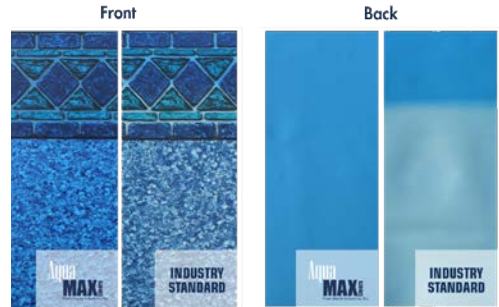

Dog Days Tile/Global Seas Floor

Available in: 30 mil Wall/20 mil Floor

Water Color: Medium Blue

*Tex-Step Textured Vinyl steps and benches

*ReNew & Paddling Paws Upcharges Apply

Aqua MAX Liners

FROM MERLIN INDUSTRIES INC.

UV and Weathering Resistance Test Results

Standard
Vinyl

Aqua
MAX Liners
From Merlin Industries, Inc.

New Sample 1500 Hours Estimated 6 Years 2500 Hours Estimated 10 Years

Chlorinated Pool Results

For years, pool owners have been looking for a better pool liner, only to be told that all they can do is get a thicker liner. Thicker liners are still subject to the same ultraviolet, chemical, and heat damage as standard liners.

Aqua-Max liners are specifically formulated of a high molecular weight polymer to provide greater ultraviolet resistance and far greater resistance to today's pool chemical systems and chemical misuse. Aqua-Max vinyl also contains over twice as much anti-fungal and anti-bacterial protection than standard liners.

- 50% more top coat to help prevent scuffs & stains.
- 25% better resistance to chlorine bleaching.
- 25% longer life expectancy than standard liners.
- 20% more UV resistance for longer lasting color.