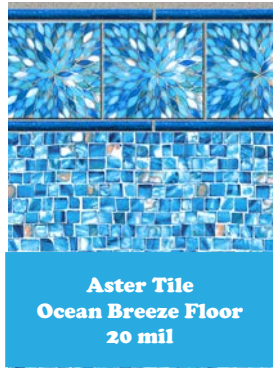

2024 Collection

2024 Liner Pattern Collection

Color and tile aspects may differ from images shown. Please see your Merlin Dealer for actual vinyl samples.

Every Merlin pattern is available to order in an All Over Floor with no tile at no additional cost!

All patterns are also available in our Tex-Step textured material. This is now standard for steps, benches, sun-decks and swimouts unless otherwise requested.*