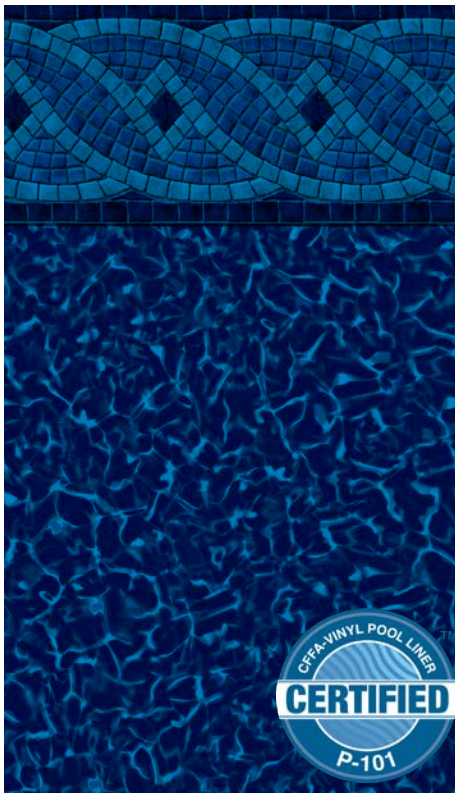

North Shore Tile/Deep Blue Sea Floor

Available in: 20 mil Wall/20 mil Floor

Water Color: Deep Blue

*Tex-Step Textured Vinyl steps and benches

*Aqua-Max Upcharge Applies

All Over Floor available