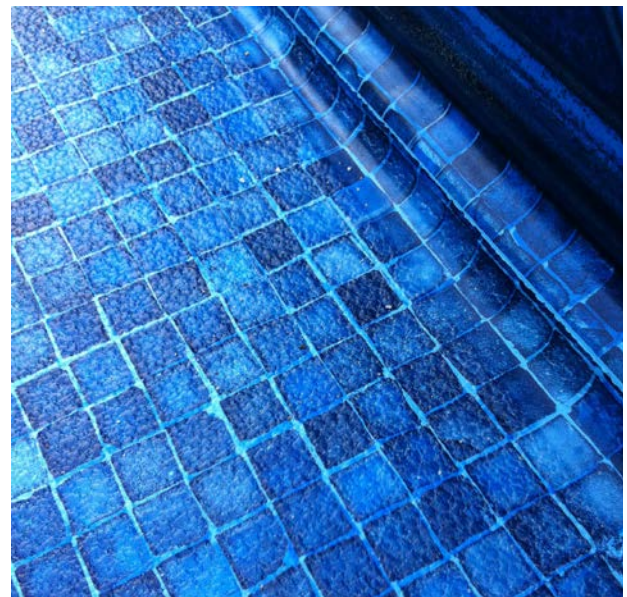

Liner Thickness

Many of our liners are available in 20 mil or 27 mil. Choose the mil that is best for you! Check out our Value-Max and Super Value Max patterns to save on upcharges!