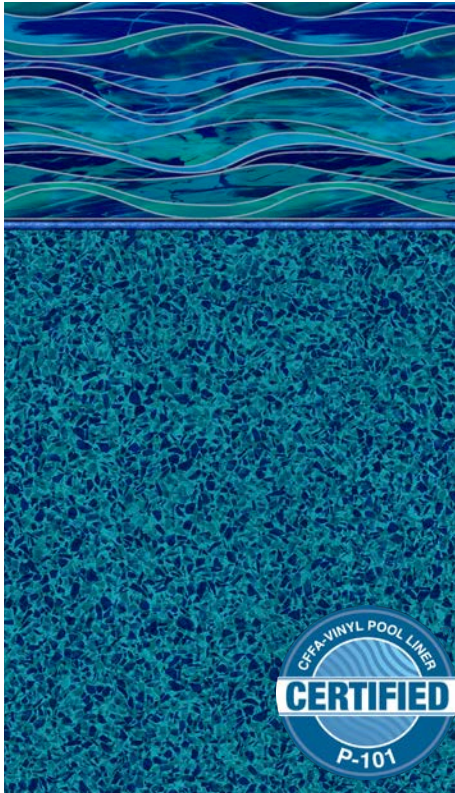

Aqua MAX Liners FROM MERLIN INDUSTRIES INC.

Aqua-Wave Tile/Caribbean Quartz Floor

Available in: 20 mil Wall/20 mil Floor

Water Color: Medium Blue

*Tex-Step Textured Vinyl steps and benches

*Aqua-Max Upcharge Applies

All Over Floor available