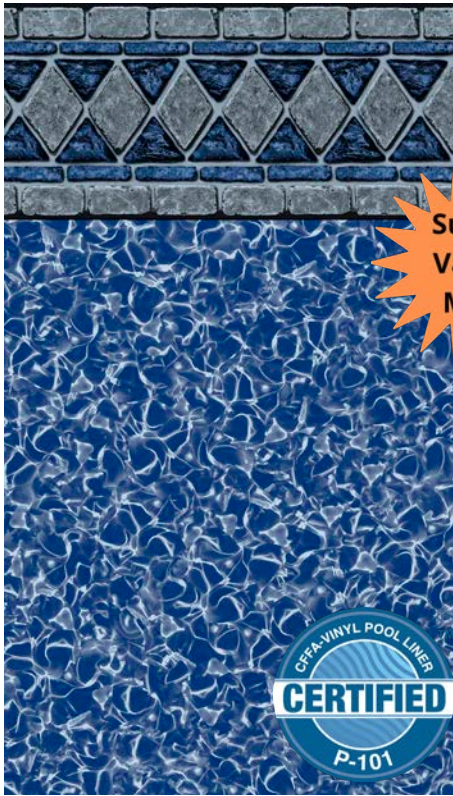

2024 Collection

Super Value Max