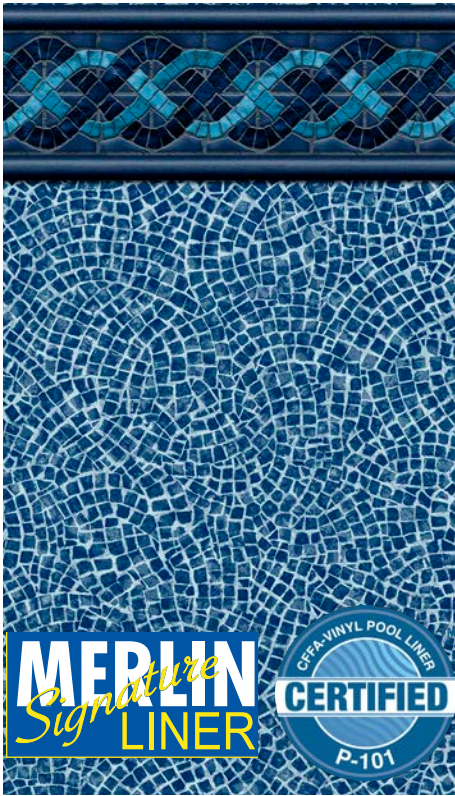

Aqua MAX Liners FROM MERLIN INDUSTRIES INC.

Palmetto Bay Tile/Brava Beach Floor

Available in: 20 mil Wall/20 mil Floor

Water Color: Light Blue

*Tex-Step Textured Vinyl steps and benches

*Aqua-Max Upcharge Applies

All Over Floor available