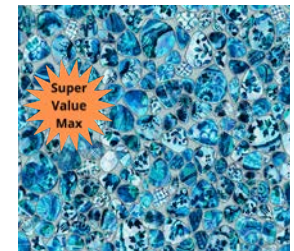

Stone Jewel
27 mil