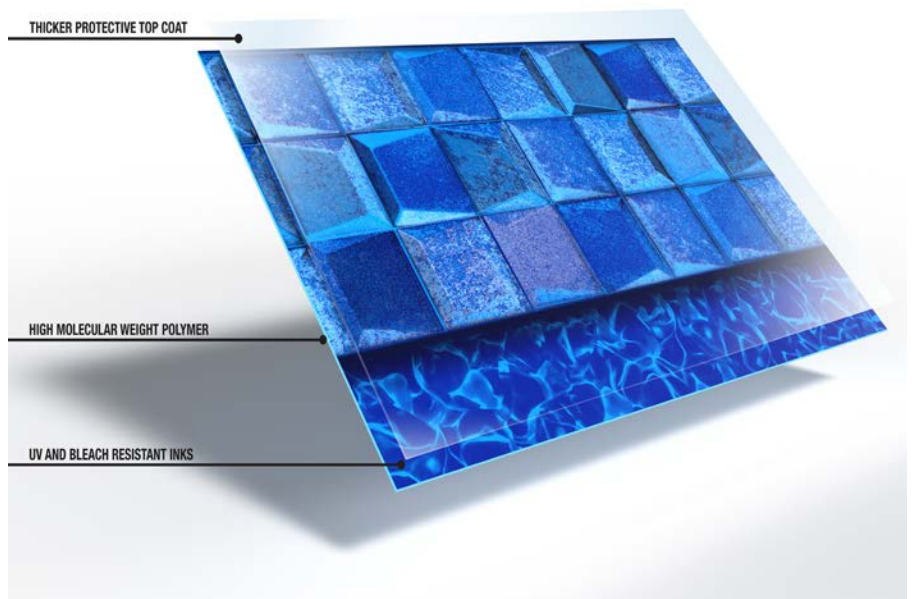

Aqua MAX Liners

FROM MERLIN INDUSTRIES INC.

UV and Weathering Resistance Test Results

Standard
Vinyl

Aqua
MAX Liners
From Merlin Industries, Inc.

New Sample   1500 Hours Estimated 6 Years   2500 Hours Estimated 10 Years

Chlorinated Pool Results

For years, pool owners have been looking for a better pool liner, only to be told that all they can do is get a thicker liner. Thicker liners are still subject to the same ultraviolet, chemical, and heat damage as standard liners.

Aqua-Max liners are specifically formulated of a high molecular weight polymer to provide greater ultraviolet resistance and far greater resistance to today's pool chemical systems and chemical misuse. Aqua-Max vinyl also contains over twice as much anti-fungal and anti-bacterial protection than standard liners.

- 50% more top coat to help prevent scuffs & stains.
- 25% better resistance to chlorine bleaching.
- 25% longer life expectancy than standard liners.
- 20% more UV resistance for longer lasting color.

Aqua-Max Liners
Only from Merlin
Industries!