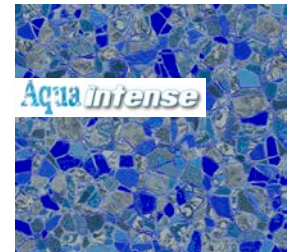

Marco Island Tile
Morro Bay Floor
27 mil wall, 20 mil floor

Milos Tile
Blue Point Floor
20 mil, Luster* (Tile)

Montauk Stone
27* mil

North Shore Tile
Deep Blue Sea Floor
20 mil*

Opal Bay
27* mil
Luster*

Palmetto Bay Tile
Brava Beach Floor
20 mil*