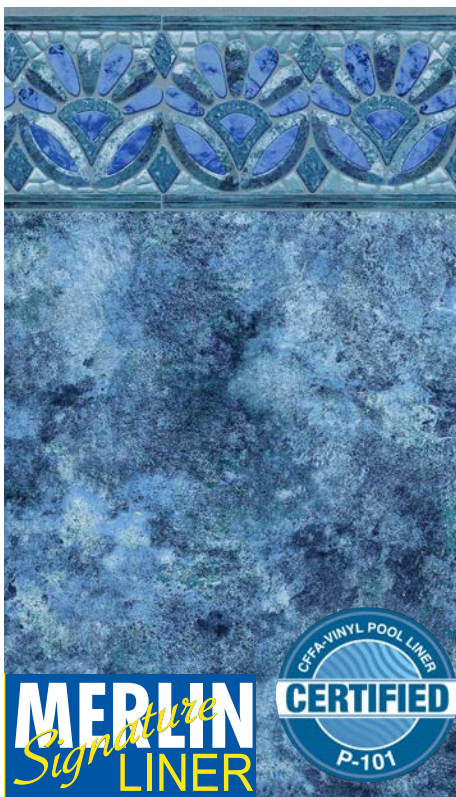

Paddling Paws

Paw Resistant Pool Liners
made with ReNew
Technology

Paddling Paws
PAW FRIENDLY POOL LINERS

- Pool films made with ReNew Technology are certified to contain 51% recycled content by SCS Global Services, an international leader in third-party certification, validation, and verification for environmental, sustainability, and quality performance claims.
- Paddling Paws material is 34% more puncture resistant than traditional vinyl.
- The wall & step material are designed with your dog in mind.
- Paddling Paws material is made with a double topcoat
- Ask about our ReNew Champions program as a way to give old liners ReNewed life as a non-pool waterproofing product. Available in NJ ONLY.

Dog Days Tile/Global Seas Floor