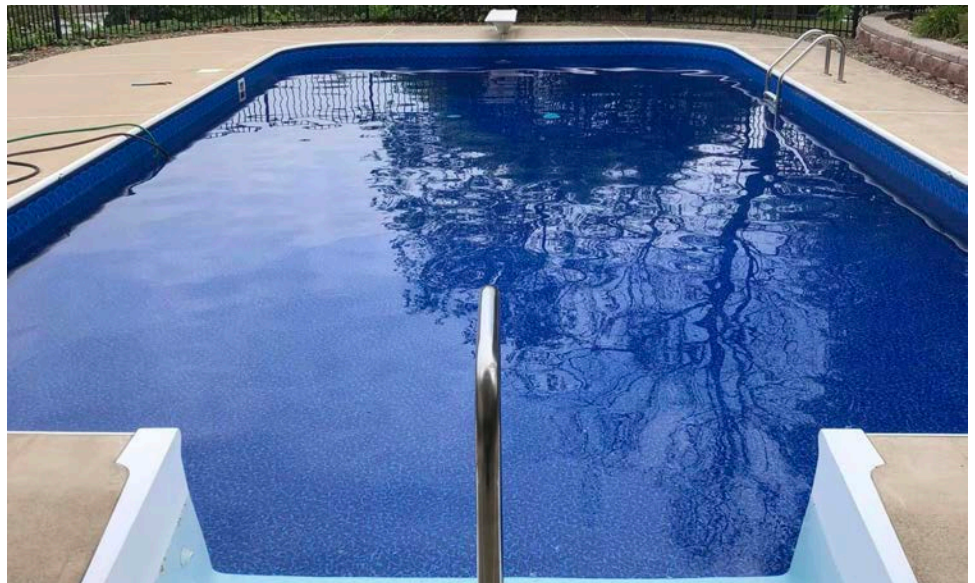

North Shore Tile/Deep Blue Sea Floor

Available in: 20 mil Wall/20 mil Floor

Water Color: Deep Blue

*Tex-Step Textured Vinyl steps and benches

*Aqua-Max Upcharge Applies

All Over Floor available