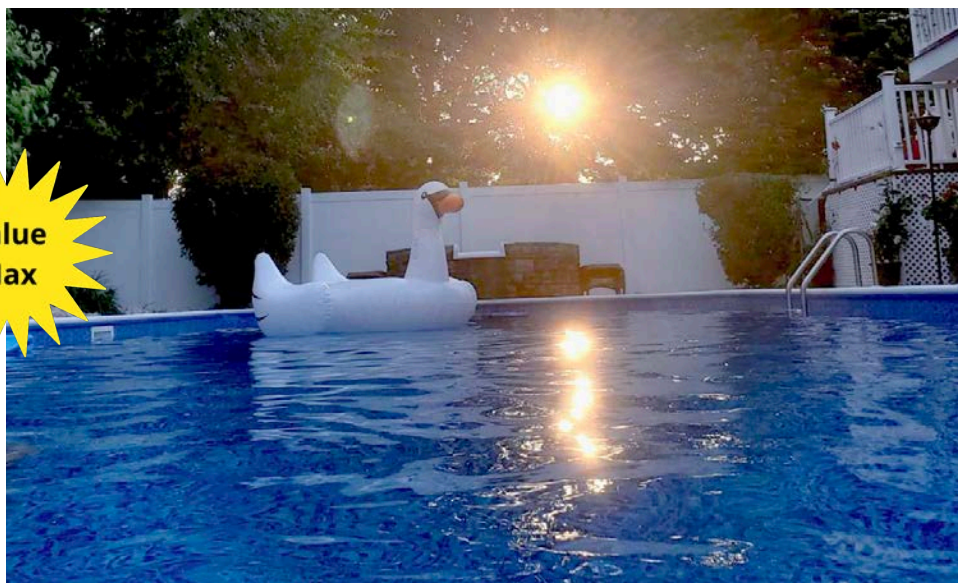

Valencia Tile/Ocean Mist Floor
Available in: 27 mil Wall/20 mil Floor
Water Color: Medium Blue
*Tex-Step Textured Vinyl steps and benches
Value-Max Liner
All Over Floor available