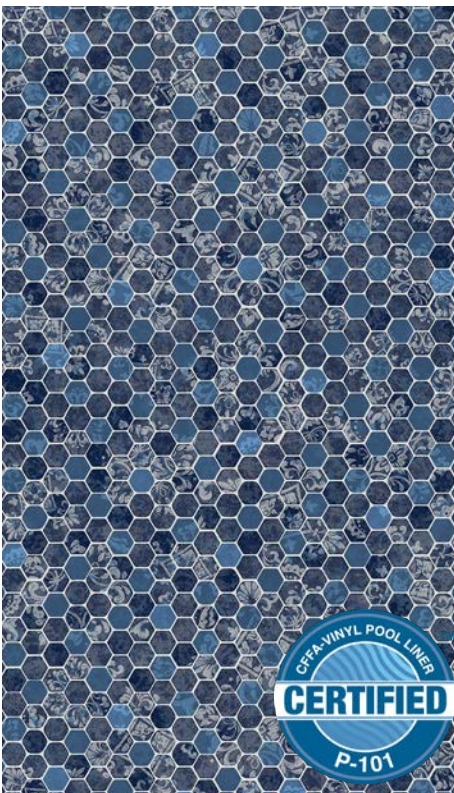

Honeycomb Mosaic All Over Pattern

Available in: 27* mil Wall/27* mil Floor

Water Color: Medium Blue

*Tex-Step Textured Vinyl steps and benches

*Aqua-Intense Upcharge Applies

*Luster