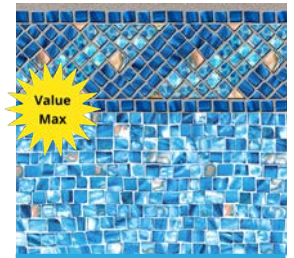

Luxe Gemstone Tile
Ocean Breeze Floor
27 mil wall, 20 mil floor