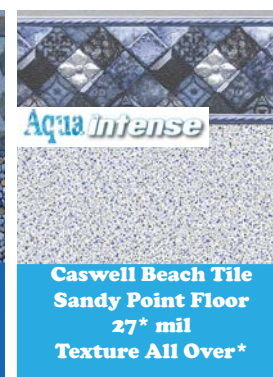

2024 Collection

2024 Liner Pattern Collection

Color and tile aspects may differ from images shown. Please see your Merlin Dealer for actual vinyl samples.

Every Merlin pattern is available to order in an All Over Floor with no tile at no additional cost!

All patterns are also available in our Tex-Step textured material. This is now standard for steps, benches, sun-decks and swimouts unless otherwise requested.*