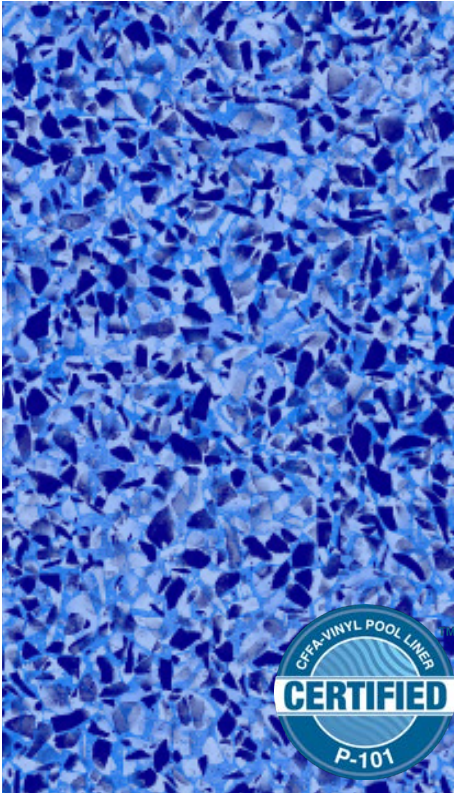

Blue Lapis All Over Pattern

Available in: 27* mil Wall/27* mil Floor

Water Color: Medium Blue

*Tex-Step Textured Vinyl steps and benches

*Aqua-Intense Upcharge Applies

*Luster

Aqua *intense*

Blue Quartz All Over Pattern