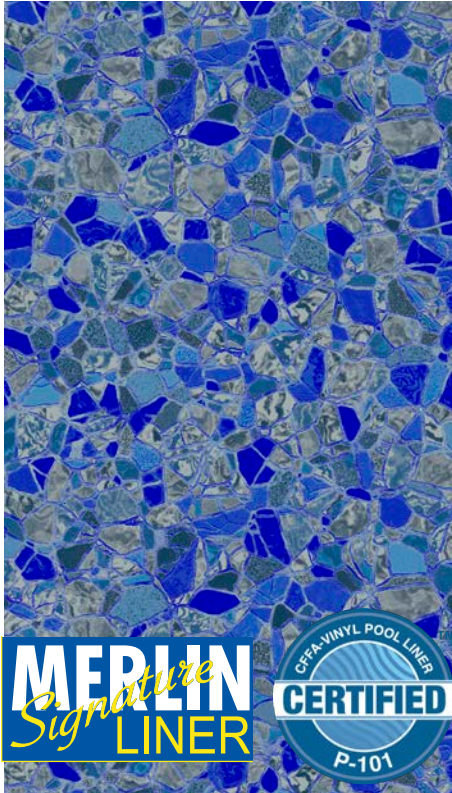

2024 Collection

These liners feature one or a combination of the following enhancements:

★ TEXTURED VINYL ★ LUSTER INKS ★

Aqua-Intense liners are uniquely formulated with state-of-the-art technology. They are stylish, stunning, and crafted with details unlike standard liners.

Opal Bay All Over Pattern

Available in: 27* mil Wall/27* mil Floor

Water Color: Medium Blue

*Tex-Step Textured Vinyl steps and benches

*Aqua-Intense Upcharge Applies

*Luster