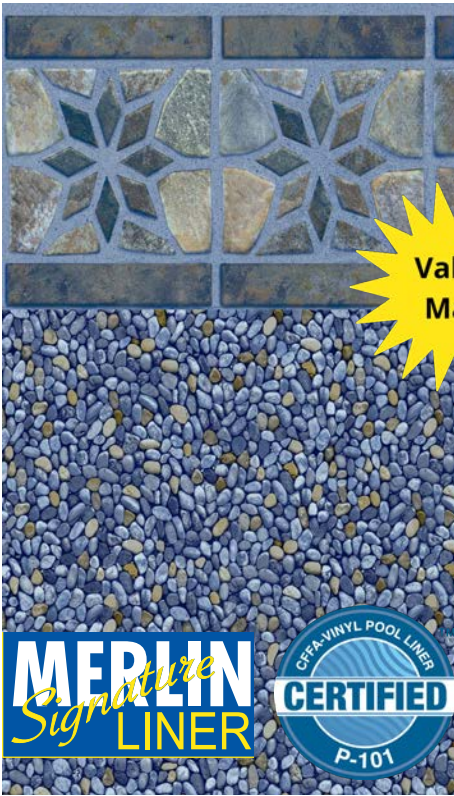

All Over Floor Available

Jamaica Tile/Jamaica Floor

Available in: 27* mil Wall/20 or 27* mil Floor

Water Color: Medium Blue

*Tex-Step Textured Vinyl steps and benches

All Over Floor Available

2024 Collection