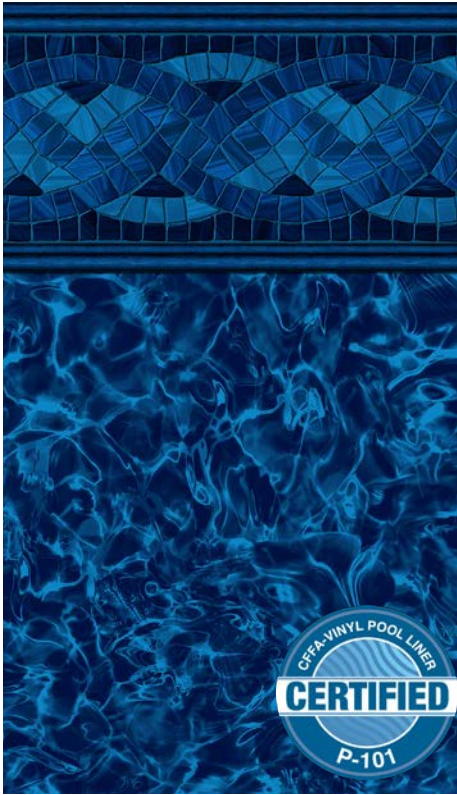

2024 Collection

Royal Island Tile/Sea Storm Floor

Available in: 20 or 27* mil Wall/20 or 27* mil Floor

Water Color: Deep Blue

*Tex-Step Textured Vinyl steps and benches

All Over Floor Available