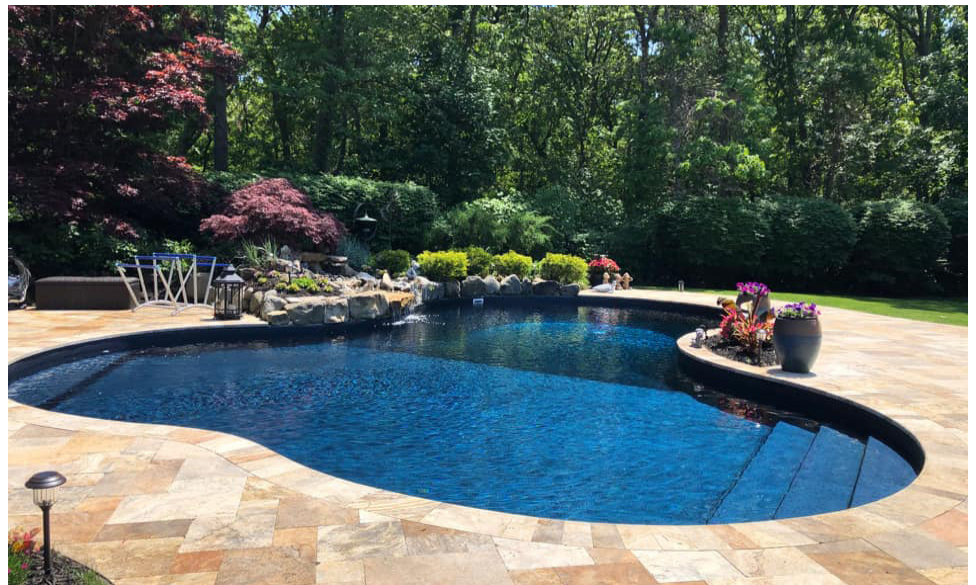

MERLIN
Signature
LINER

Shelter Cove All Over Pattern
 Available in: 27* mil Wall/27* mil Floor
 Water Color: Deep Blue
 *Aqua-Intense Upcharge Applies
 *All over Texture with Luster

2024 Collection

Montauk Stone All Over Pattern
Available in: 27* mil Wall/27* mil Floor
Water Color: Light Blue
*Tex-Step Textured Vinyl steps and benches