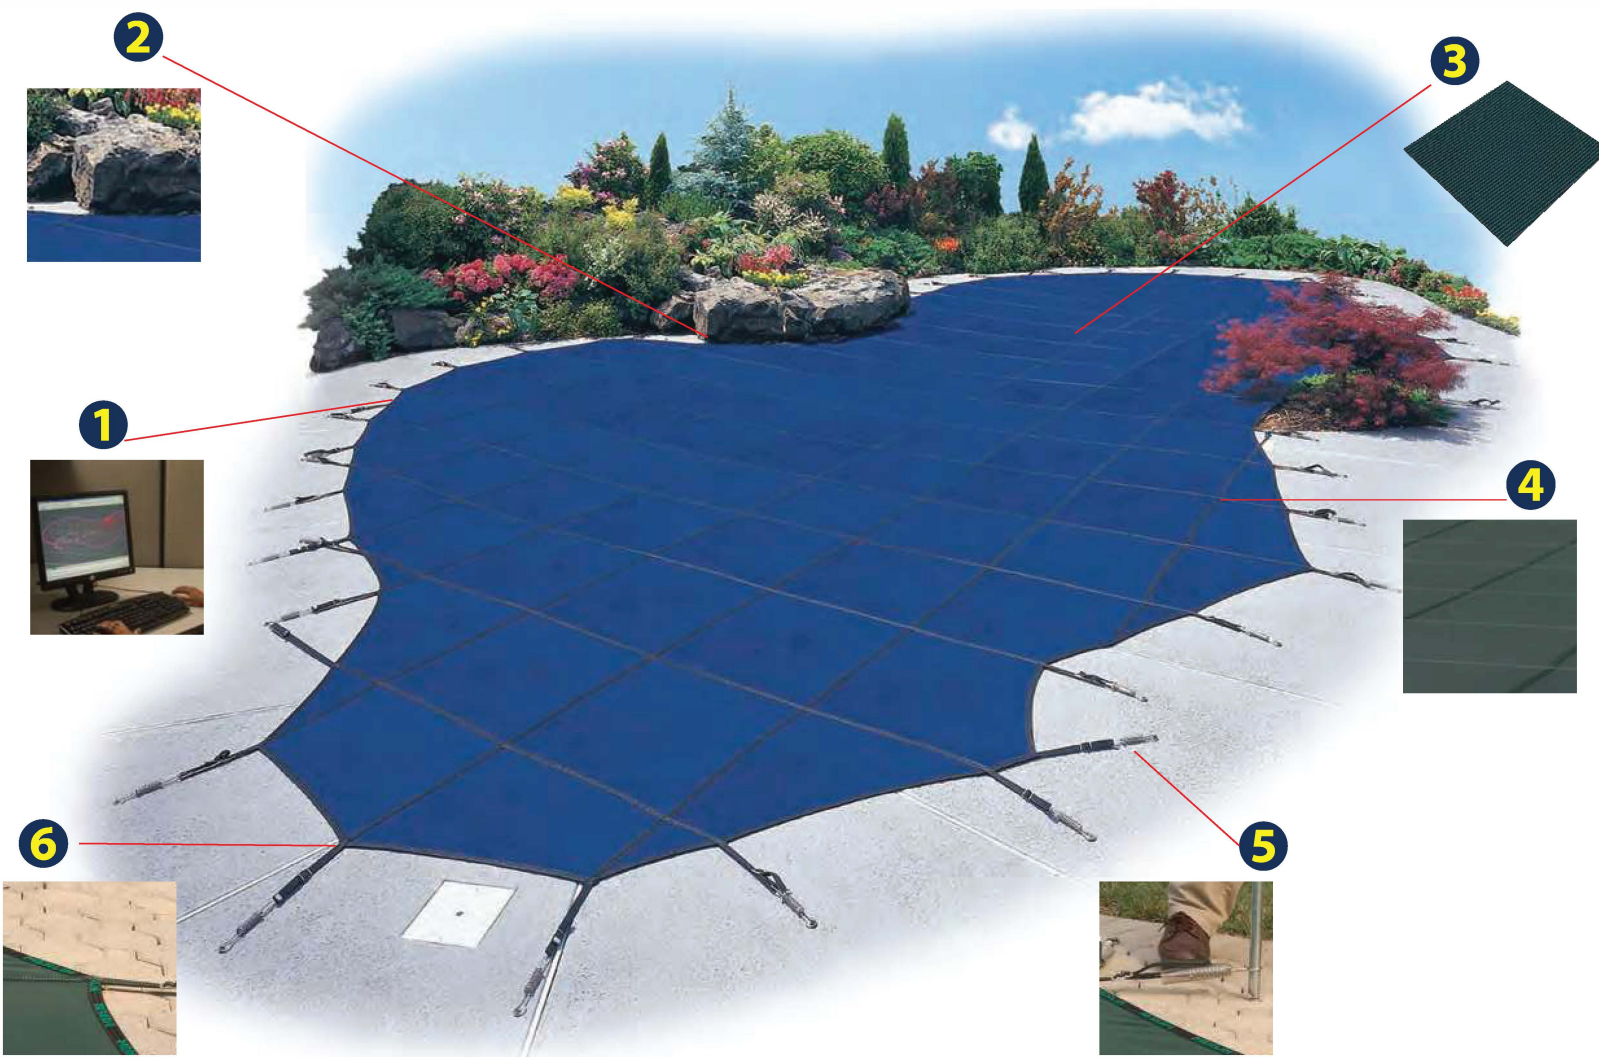

Attractive. Protective.

Merlin covers work hard, are stronger and look better longer. Manufactured completely with U.S.A.-made materials and components that exceed industry standards, our covers feature unsurpassed thread and webbing strength, brass anchors and powerful stainless steel tension springs. Each showcases the latest technology to protect your pool against the relentless forces of nature, as well as the unpredictable nature of children and pets. Other covers simply pale by comparison!

Convenient. Ingenious.

Merlin safety covers feature an ingenious strap and anchor system that allows for easy installation and removal using a specially designed tool. Even with its professional protection, our mesh covers are lightweight, making them easy to install, remove and store. Others attempt to copy our innovations; a Merlin cover is the real deal.

1. **1 Fit.** Computer-Aided Design and expert craftsmanship delivers the best fitting covers in the business.
2. **2 Special Features.** Specially designed step-riser kits and/or cable systems close up gaps and ensure security for pools with unique construction features.
3. **3 Materials.** Specifically formulated, reinforced vinyl or polypropylene cover sheet is supported by nylon - polypropylene straps. The straps are secured to stainless steel tension springs with a stainless steel buckle.
4. **4 Strength.** Heavy-duty, triple stitched straps crisscross the pool surface, stretched tight by tension springs anchored in the deck. Although lightweight, Merlin webbing has a break-strength more than three times the government standard.
5. **5 Hardware.** Stainless steel tension springs hook over machined-brass anchors set flush in your deck. Springs are attached and removed using a special tool to prevent unauthorized removal.
6. **6 X-Tack.** Perimeter cross-straps are reinforced by sewing an "x" pattern stitch to lock the straps together.