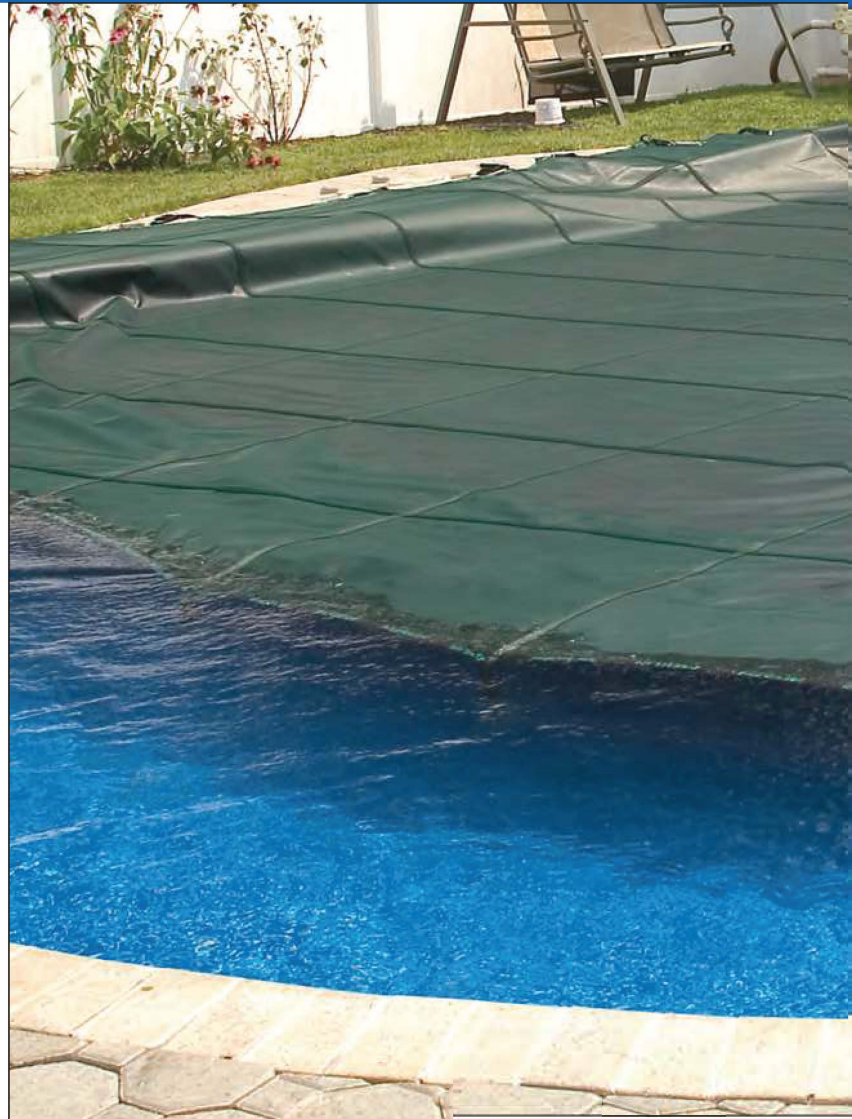

Secure your swimming pool with a professional safety cover to protect your investment and your loved ones.

Why Merlin is Your Best Choice

The Merlin name is your assurance of a professional product - the best value for your investment to be found anywhere. Our products are your best choice because they are better designed to meet your needs ... better manufactured with better materials to withstand the elements ... and better supported over their lifetime. It's more than a claim; it's a mission that inspires everyone in our company to perform to the highest possible standards. After all, isn't your family and investment worth it?

SmartMesh™: The Ultimate Cover.

Want to get swimming sooner? Our patented SmartMesh™ cover features a high-tech weave that allows water to pass through while blocking sunlight and filtering debris down to 40 microns! Without sunlight, algae is less likely to grow, so you'll open your pool to cleaner water in the spring, maintain your pool with greater ease, spend less on chemicals and extend its life. It's the cutting edge in cover technology ... the best choice you can make for your pool! U.S. Patent No. 6,886,187-100% Shade

See the back of this brochure to learn about our entire line of safety covers.

Spring opening of an algae-free pool, covered all winter long by SmartMesh™*