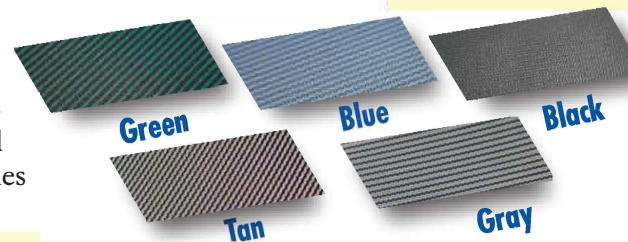

Dura-Mesh II

The new standard in standard mesh!

When it comes to standard mesh covers, Dura-Mesh II has the industry's best combination of abrasion resistance, tear strength, burst strength and sunlight shading. It is 68% stronger than other standard mesh and provides 95% shade. We back Dura-Mesh II with a 15-year limited warranty.

Advanced Grade Mesh

Featuring industrial-strength material, great for commercial or high-load, high-stress, high wind applications, Advanced Grade Mesh provides a burst strength nearly double that of our competitor's standard mesh.

Safety Solid XLS

Extra Light • Extra Strong

Our Safety Solid cover offers security plus a complete barrier to water, dirt, dust and sunlight. Choice of Automatic pump or mesh drain panel.

Backed by a 10-year limited warranty.

Solid covers are available up to approx. 2000 square feet.