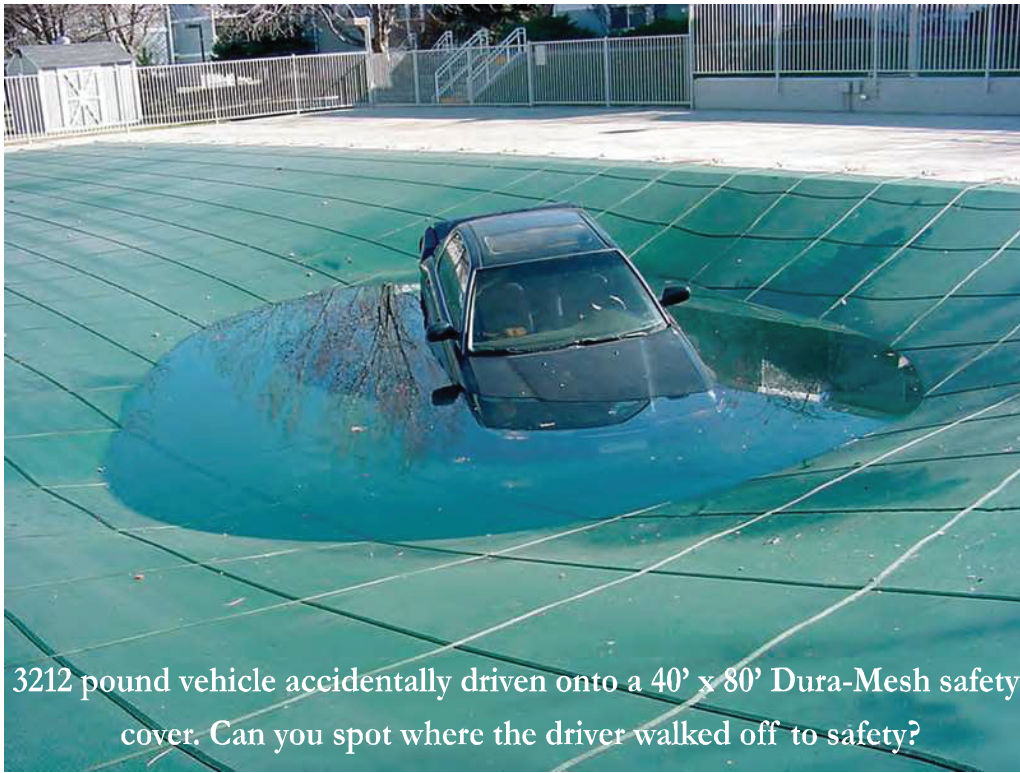

Strength You Have to See to Believe!

3212 pound vehicle accidentally driven onto a 40' x 80' Dura-Mesh safety cover. Can you spot where the driver walked off to safety?

With Merlin, you can *count* on
Strength, Quality, & a Perfect Fit!