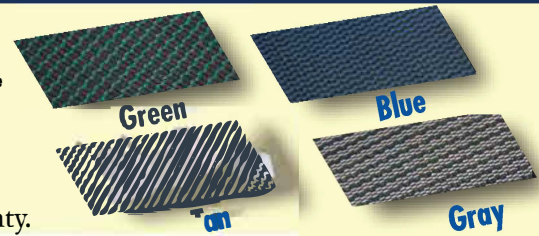

Merlin Covers You with Five Professional Choices

SmartMesh™

The Ultimate Mesh Cover!

U.S. Patent No. 6,886,187-100% Shade

Our exclusive patented mesh lets water through while providing 100% shade to significantly reduce algae growth and provide unmatched debris filtration. SmartMesh offers the highest abrasion resistance, tear strength, burst strength, and sunlight shading around! We back SmartMesh with a 15-year limited warranty.