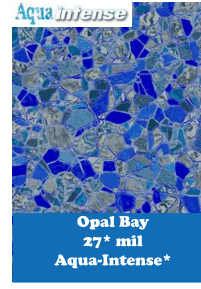

Marco Island Tile
Morro Bay Floor
27 mil wall, 20 mil floor

Milos Tile
Blue Pointe Floor
20 mil, Aqua-Intense* tile

Montauk Stone
27* mil

North Shore Tile
Deep Blue Sea Floor
20 mil, Aqua-Max*

Bondi Beach
20 mil