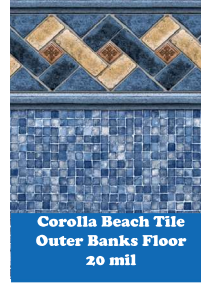

Cobalt Tile
Malibu Floor
20 mil, Aqua-Max*

Corolla Beach Tile
Outer Banks Floor
20 mil

Dewdrop Tile
Fusion Stone Floor
20 mil

Diamond Cliff Tile
Blue Pointe Floor
27 mil wall, 20 mil floor

Dog Days Tile
Global Seas Floor
30* mil wall, 20 mil floor
ReNew*, Paddling Paws*