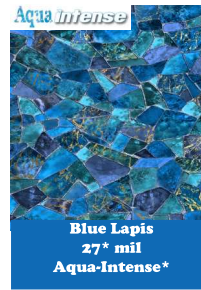

MERLIN
2024
LINER
PATTERN
COLLECTION

Aqua Wave Tile
Caribbean Quartz Floor
20 mil, Aqua-Max*

Aster Tile
Ocean Breeze Floor
20 mil

Atlantic Stone Tile
Sea Slate Floor
20 mil

Blue Lapis
27* mil
Aqua-Intense*