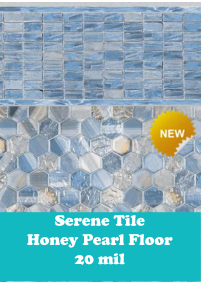

Marco Island Tile
Morro Bay Floor
27 mil wall, 20 mil floor

Milos Tile
Blue Pointe Floor
20 mil, Aqua-Intense* tile

Montauk Stone
27* mil

North Shore Tile
Deep Blue Sea Floor
20 mil, Aqua-Max*

Bondi Beach
20 mil

Opal Bay
27* mil
Aqua-Intense*

Palmetto Bay Tile
Brava Beach Floor
20 mil, Aqua-Max*

Royal Island Tile
Sea Storm Floor
20 mil or 27* mil

Sandy Cay Tile
Runaway Bay Floor
27 mil wall, 20 mil floor

Sanibel Tile
Highland Beach Floor
20 mil or 27* mil

Santa Maria Tile
Blue Cove Floor
20 mil, Aqua-Max*

Sea Blossom Tile
Blue Pointe Floor
20 mil

Serene Tile
Honey Pearl Floor
20 mil

Shelter Cove
27* mil
Aqua-Intense*

Sterling Shore
27* mil
Aqua-Intense*

Stone Jewel
27 mil