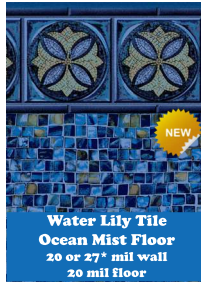

Sea Blossom Tile
Blue Pointe Floor
20 mil

Valencia Tile
Ocean Mist Floor
27 mil wall, 20 mil floor

Water Lily Tile
Ocean Mist Floor
20 or 27* mil wall
20 mil floor

*Upcharge Applies