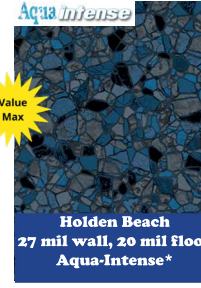

Corolla Beach Tile
Outer Banks Floor
20 mil