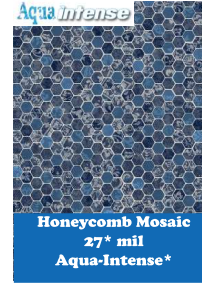

Cobalt Tile
Malibu Floor
20 mil, Aqua-Max*

Corolla Beach Tile
Outer Banks Floor
20 mil

Dewdrop Tile
Fusion Stone Floor
20 mil

Diamond Cliff Tile
Blue Pointe Floor
27 mil wall, 20 mil floor

Dog Days Tile
Global Seas Floor
30* mil wall, 20 mil floor
ReNew*, Paddling Paws*

Eagle Beach Tile
Gold Coast Floor
27 mil wall, 20 mil floor

Hampton Bays Tile
Blue Lagoon Floor
27 mil

Holden Beach
27 mil wall, 20 mil floor
Aqua-Intense*

Honeycomb Mosaic
27* mil
Aqua-Intense*

Island Beaches
27* mil