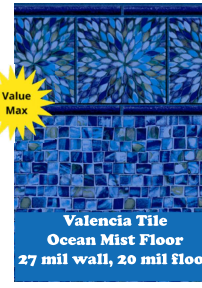

Santa Maria Tile
Blue Cove Floor
20 mil, Aqua-Max*

Sea Blossom Tile
Blue Pointe Floor
20 mil

Serene Tile
Honey Pearl Floor
20 mil

Shelter Cove
27* mil
Aqua-Intense*

Sterling Shore
27* mil
Aqua-Intense*

Stone Jewel
27 mil

Valencia Tile
Ocean Mist Floor
27 mil wall, 20 mil floor

Water Lily Tile
Ocean Mist Floor
20 or 27* mil wall
20 mil floor

*Upcharge Applies